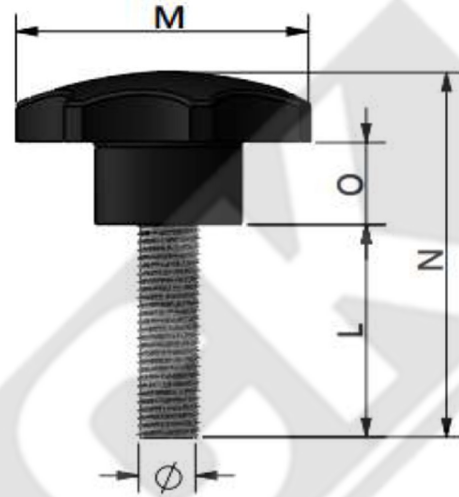

Photo View

OA - 32A-1-1

OA - 32A-2-1

3D Rendered View

OA - 32 A

- Material: Bakelite/Plastic knobs, MS-Bolt.

For Product Step File or 3D Model Send a Request Mail To info@nrack.com

PART NO	M	O	L	ØS	N	Ø
OA-32A-2-1	23	3	16	18.5	27	M6
OA-32A-2-2	23.5	3	20	19	31.5	M6
OA-32A-2-3	23	3	35	18.5	45	M6
OA-32A-2-4	23	3	40	18.5	50.5	M6
OA-32A-1-1	32	12.5	40	17.5	65	M8